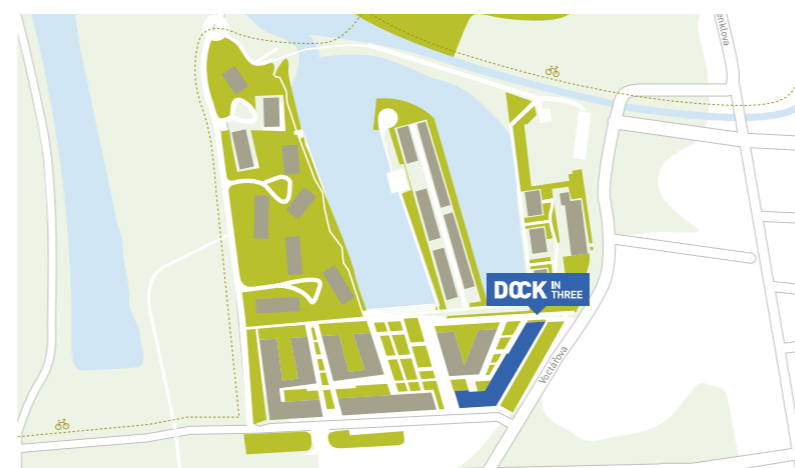

LEGEND

COLOR	ZONE	m ²
	SPACE TO RENT A	1 139,14

MAP

VISUALIZATION