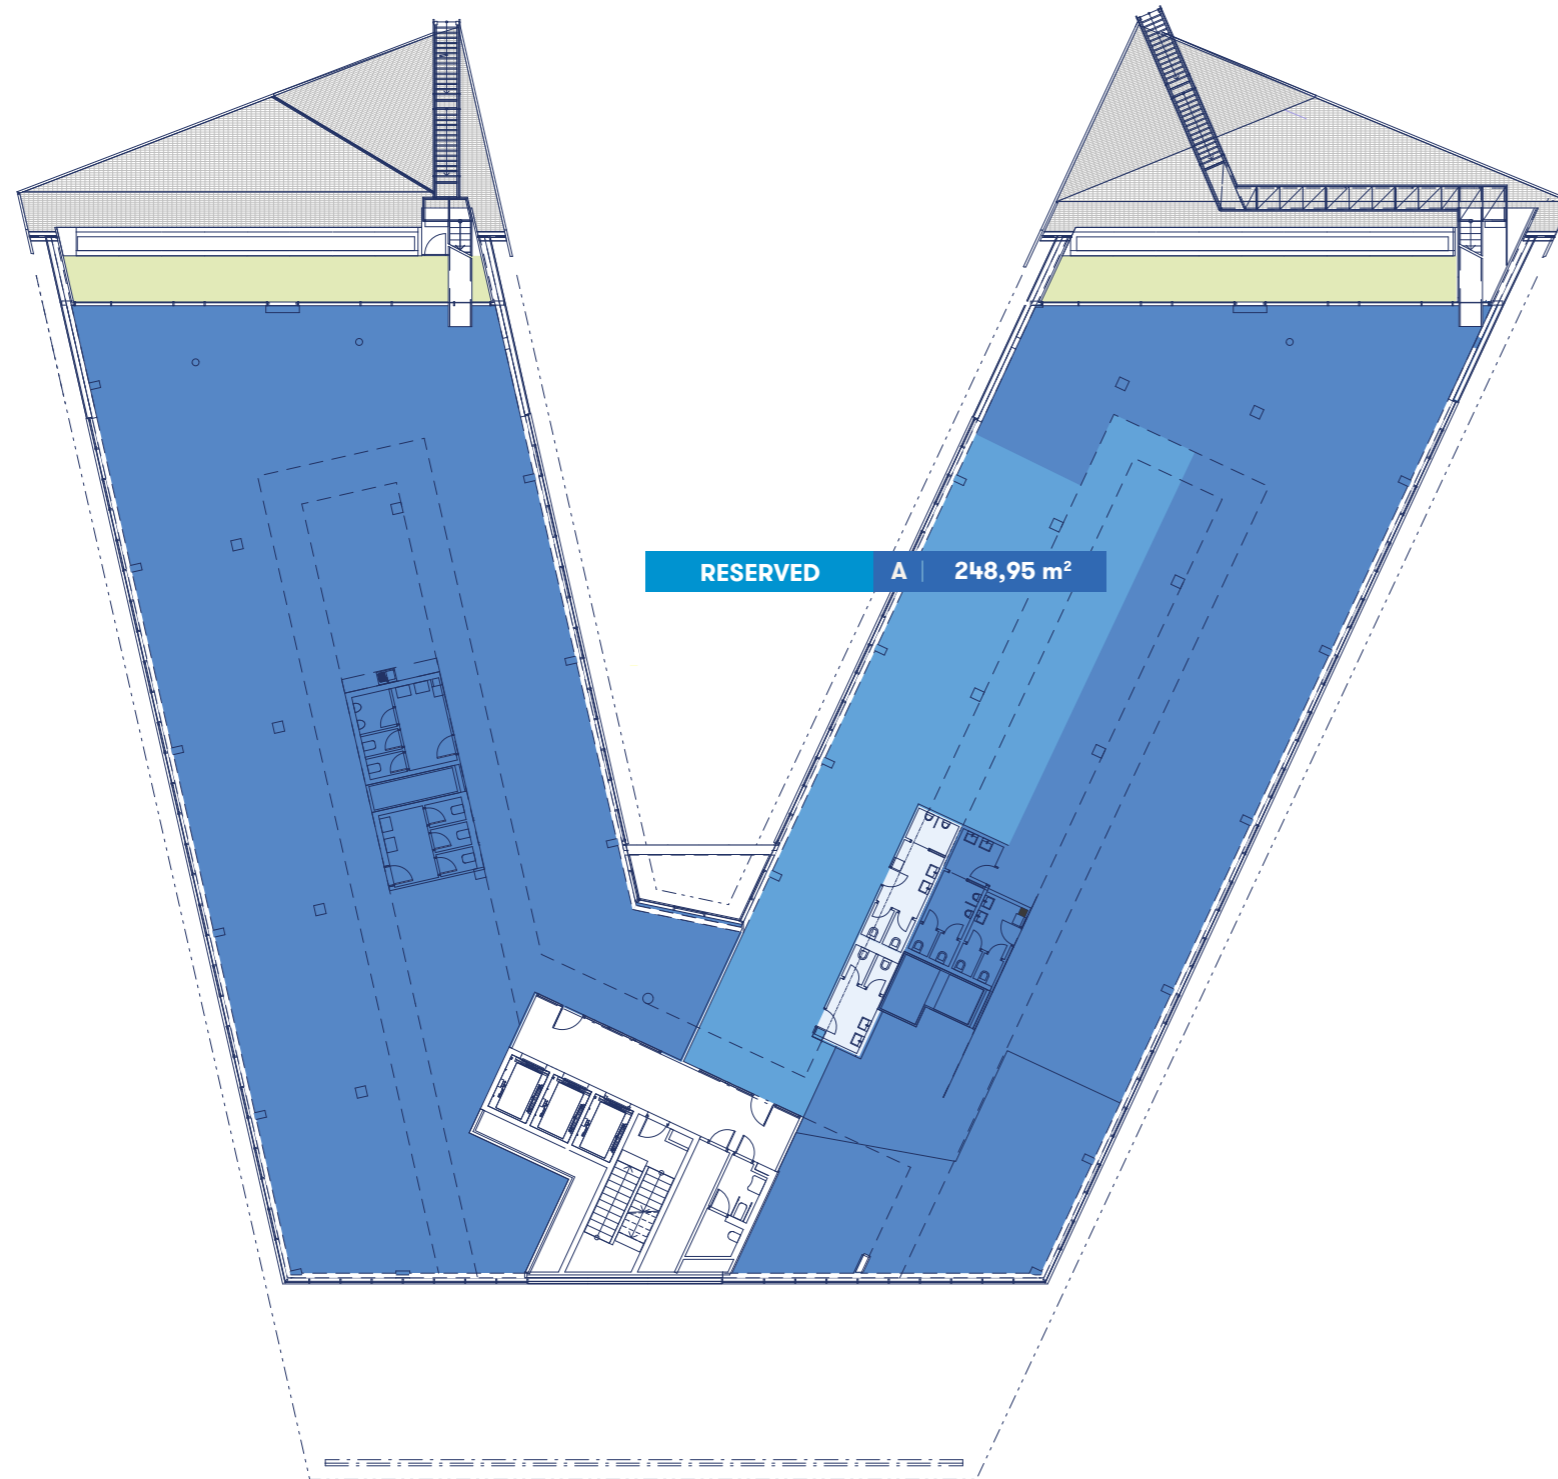

LEGEND

COLOR	ZONE	m <sup>2</sup>
	SPACE TO RENT A (RESERVED)	248,95
	<b>TOTAL</b>	<b>248,95</b>

MAP

VISUALIZATION